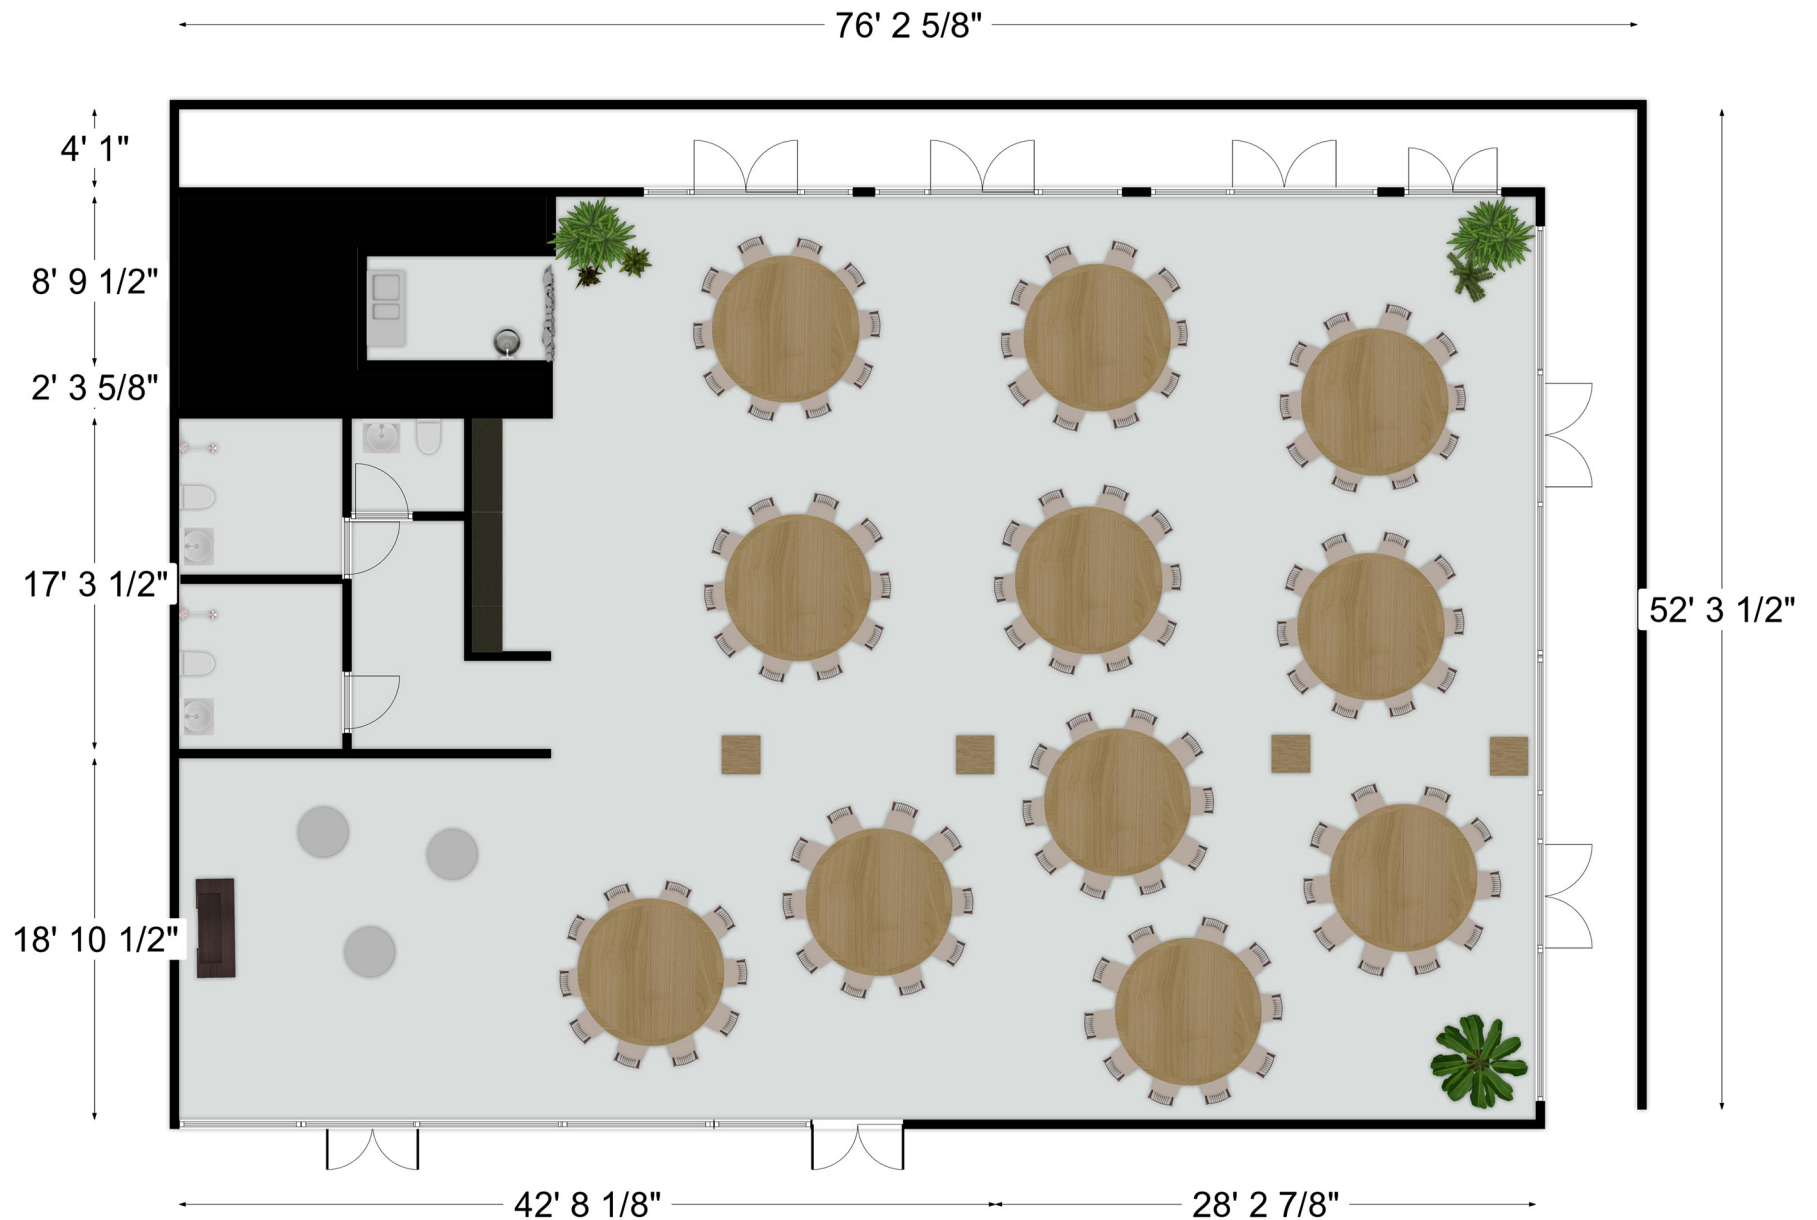

GLASSBOX

Floorplan Empty

GLASSBOX

Floorplan 96' Round Tables with 10 chairs each.

GLASSBOX

Floorplan 3D 96' Round Tables
with 10 chairs each.